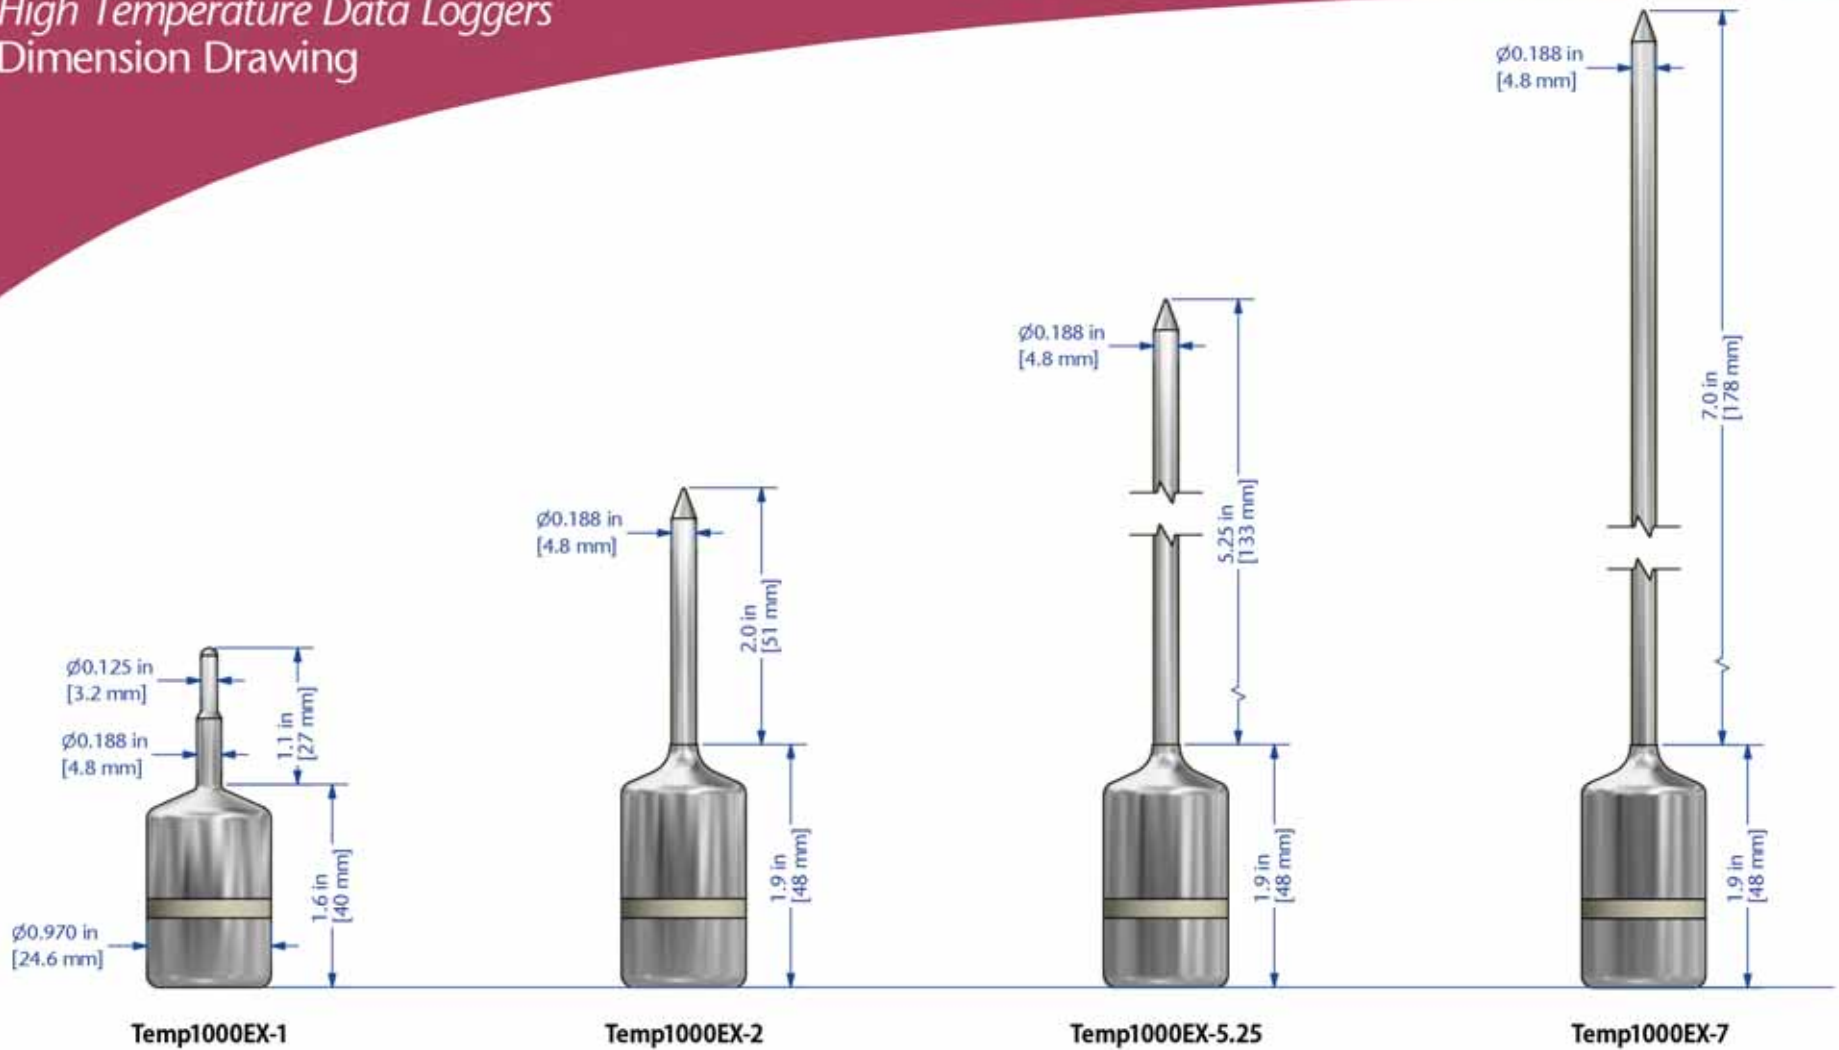

Temp1000EX Series

High Temperature Data Loggers

Dimension Drawing

Product:

Temp1000EX Series

Scale:

2 : 3

Materials: